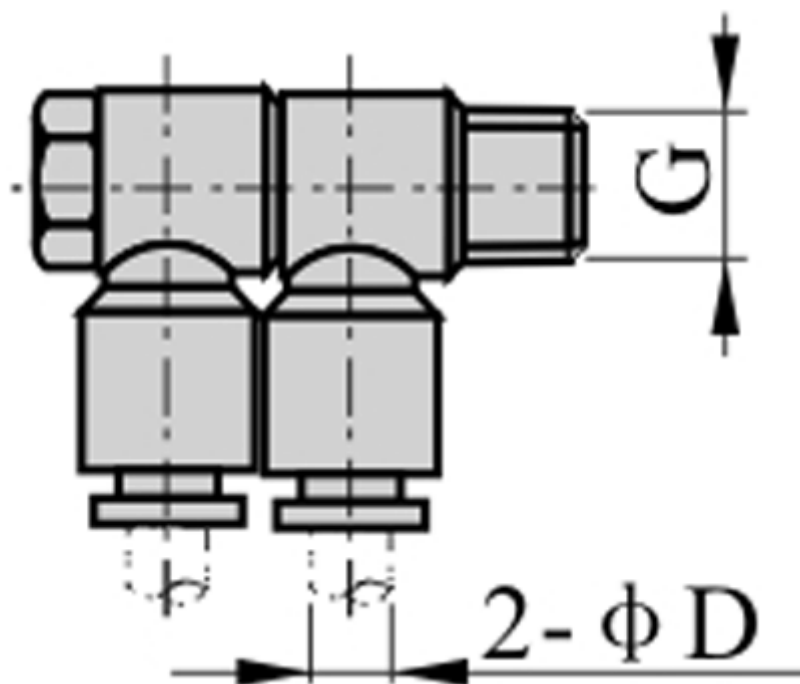

Data Sheet

Article number: 58EPHW1004

Description: Fitting EPHW1004 Double angle
Thread 1/2", tube diameter - 10

Measures

D = 10
Thread = 1/2"